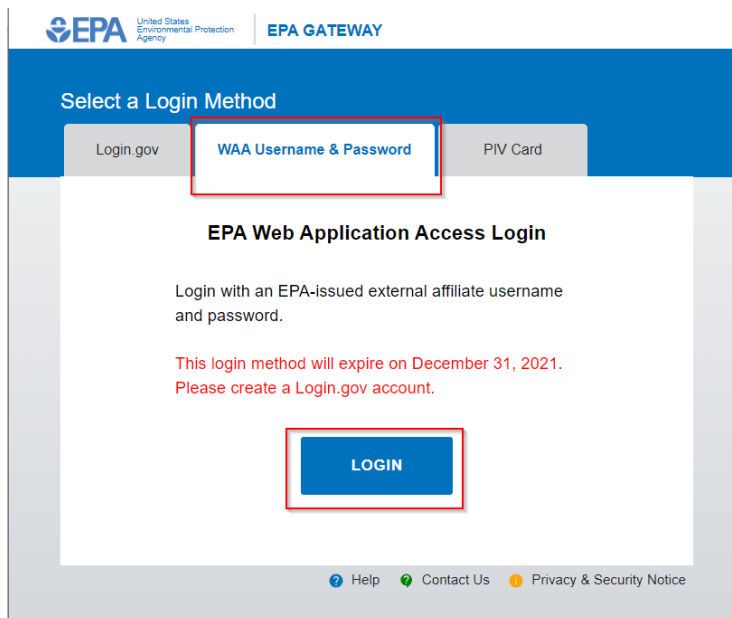

This job aid assists users on how to log into WAA EPA Community Access using legacy credentials on a desktop.

1. In your browser go to <https://waa.epa.gov>. You will be redirected to the **EPA GATEWAY** login page.

2. To log into the WAA EPA Community you will be using your existing WAA user account credentials. From the "WAA Username & Password" tab of the EPA Gateway login page, click the "Login" button.

3. The "Welcome to the EPA Web Application Access" page will be displayed. Enter your WAA User ID (typically in format username) and Password, click the "Login" button.

 United States Environmental Protection Agency

EPA Web Application Access Login

Welcome to the EPA Web Application Access

A gateway for authorized users to find, request access and manage EPA tools, applications and communities. If you have an EPA LAN account, log in using LAN account user id and password. If you do not have an EPA LAN account, you will need to [Self Register](#) for an account.